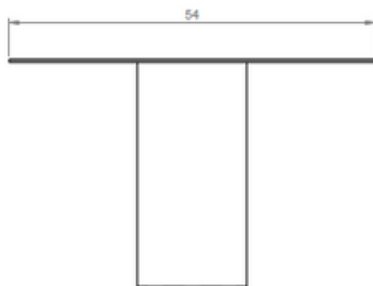

Diamant Noir coffee table has two cylindrical carbon feet and an oblong metal top.

Materials

Carbon

Satin black

Technical Specifications

Design: Emmanuel Gallina

Materials: black steel tray, carbon base

Dimensions: L. 80 cm, W. 54 cm, H. 32 cm

Weight: 7 kg

Package Dimension : Made-to-order

Package weight : Made-to-order

Do not use abrasive products for cleaning

MADE IN FRANCE