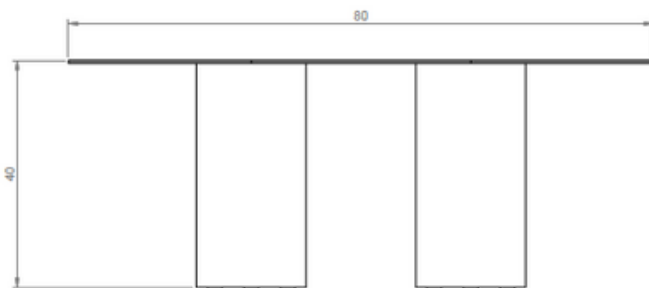

Diamant Noir coffee table has two cylindrical carbon feet and an oblong metal top.

Materials

Carbon

Satin black

Technical Specifications

Design: Emmanuel Gallina

Materials: black steel tray, carbon base

Dimensions: L. 80 cm, W. 54 cm, H. 32 cm

Weight: 7 kg

Package Dimension : Made-to-order

Package weight : Made-to-order

Do not use abrasive products for cleaning

MADE IN FRANCE