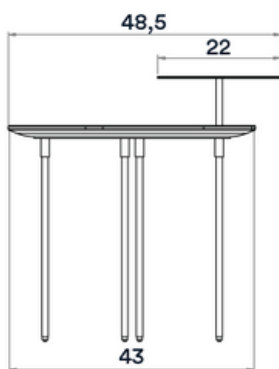

### Technical Specifications

Design: Emmanuel Gallina

Materials: sahara marble tray, steel shelf, carbon base

Dimensions: D. 43 cm, H. 47 cm

Weight: 19 kg

Package Dimension : Made-to-order

Package weight : Made-to-order