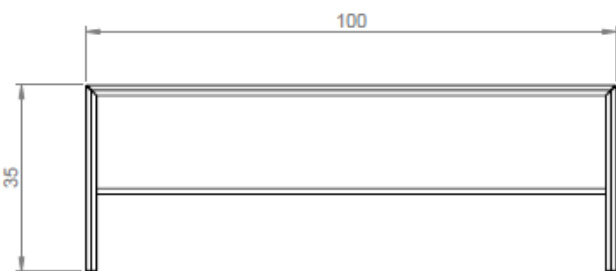

Dimensions: L. 100 cm, W. 35 cm, D. 35 cm

Weight: 10 kg

Package Dimension : Made-to-order

Package weight : Made-to-order

Do not use abrasive products for cleaning

MADE IN FRANCE