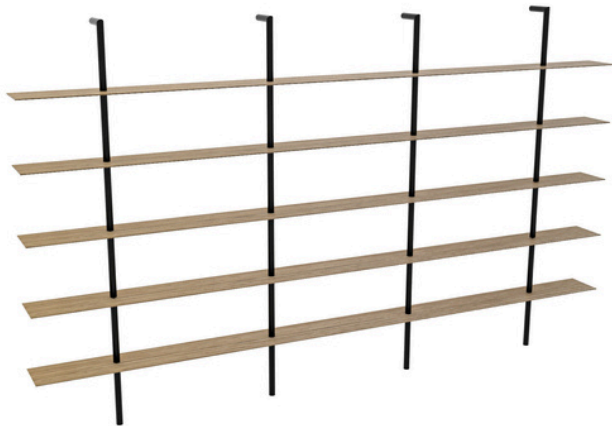

BELUL

Emmanuel Gallina
design

QUEBEC

Collection LEAF

Reference :K-PR142

The name of the Quebec wall bookshelf evokes the wide-open spaces, endless landscapes and multiple rivers that make Quebec so charming. Its long, slim shelves give it a unique identity.

Its lightweight, pure lines will embellish your wall from floor to ceiling. Since it isn't bulky, it can easily fit in a narrow space to highlight your decorative items or books.

Materials

Carbon

Oak

Technical Specifications

Design: Emmanuel Gallina

Materials: carbon fiber oak glue-laminated, carbon base, carbon bindings

Dimensions: L. 300 x D. 26.5 x H. 200
thickness 9 mm

Weight carried: 20 kg per shelf, in total 160 kg

Characteristics: 4 trays, 15 tubes, 3 wall bindings