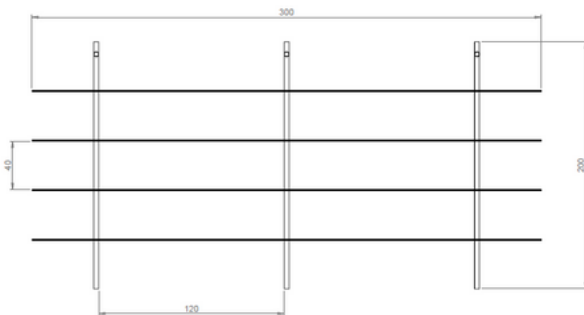

Its lightweight, pure lines will embellish your wall from floor to ceiling. Since it isn't bulky, it can easily fit in a narrow space to highlight your decorative items or books.

Materials

Carbon

Oak

Technical Specifications

Design: Emmanuel Gallina

Materials: carbon fiber oak glue-laminated, carbon base, carbon bindings

Dimensions: L. 300 x D. 26.5 x H. 200
thickness 9 mm

Weight carried: 20 kg per shelf, in total 160 kg

Characteristics: 4 trays, 15 tubes, 3 wall bindings