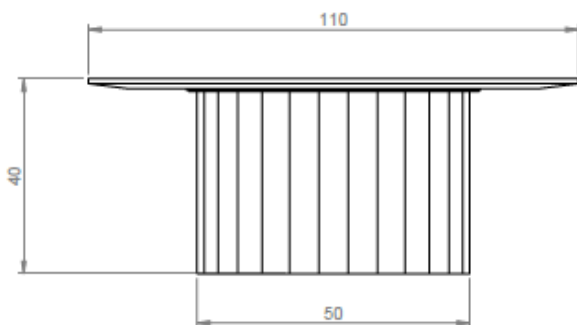

## ROTONDE coffee table

Reference :K-PR096

With an updated Art Deco elegance, the Rotonde coffee table has an imposing, sculptural shape.

Like a pedestal syncopated by its carbon sections, the bold base puts extra emphasis on the magnificent Carrara marble top. This table will give your interiors a true personality.

### Technical Specifications

Design: Emmanuel Gallina

Materials: Cararre marble tray, carbon base

Dimensions: D. 110 cm, H. 40 cm

Weight : 25 kg

Package Dimension : Made-to-order

Package weight : Made-to-order